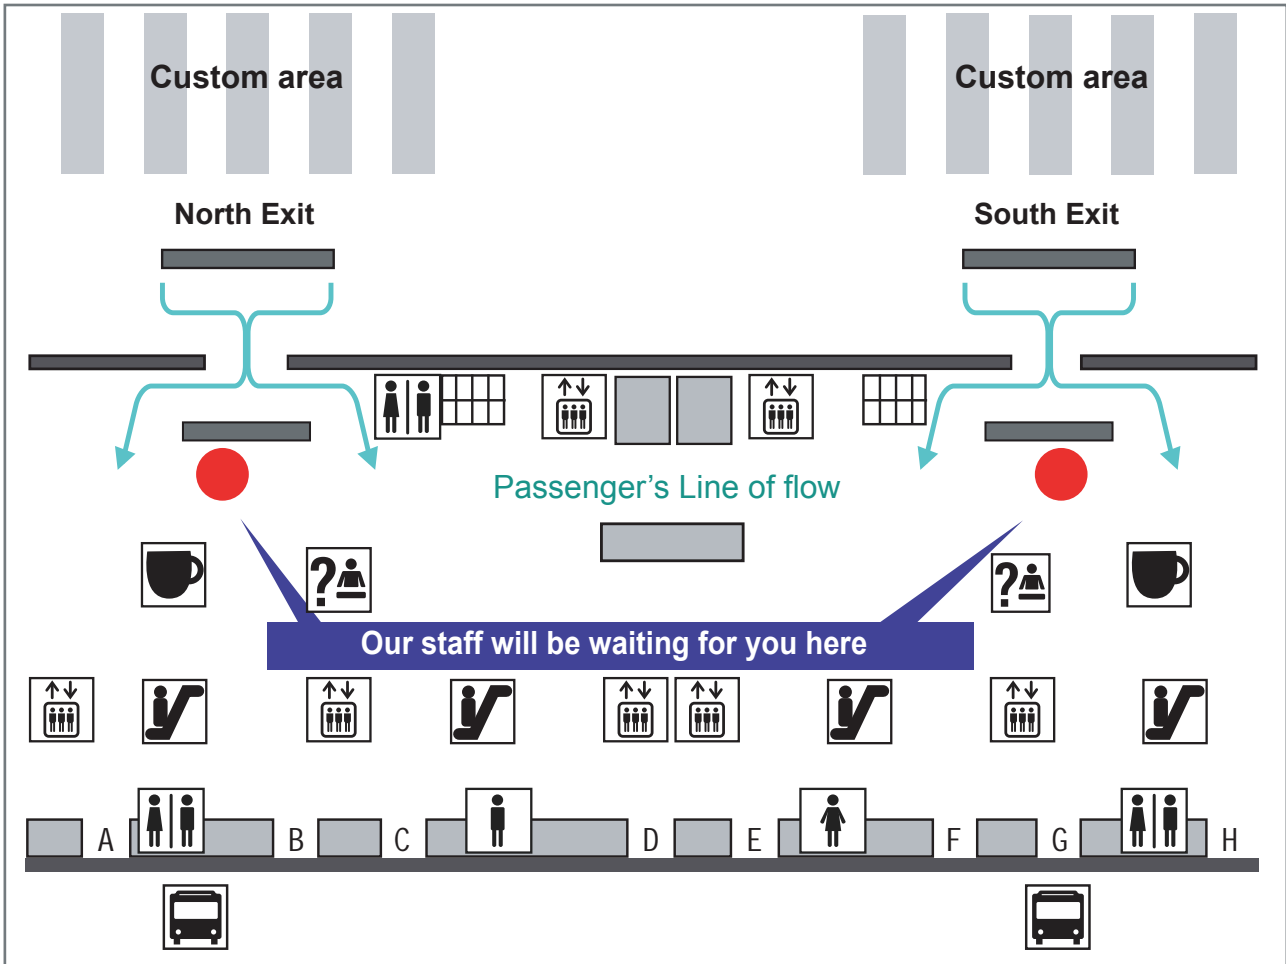

Meeting Point

Kansai International Airport International Terminal 1st Floor Arrival Lobby

Our staff will be waiting for you at the “Meeting Point” indicated by a red dot on the map below, holding the following signboard _____

Meeting Point

This service is performed by Airserve Company, Ltd.

Our Kansai International Airport office phone number is 072-456-6235.